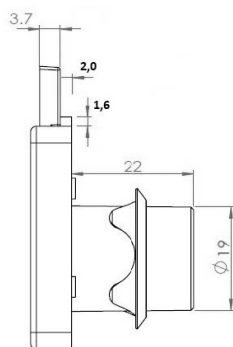

PRODUCT SHEET

Description:

Rim Lock 850, $\varnothing 19 \times 22 \text{mm}$, Drawer, NPL, Round SISO Metal Key

Item number:

14.01.072-0

Units	Box	Carton	HS Code	Barcode
Pcs.	12	192	8301300000	
				5704866032599