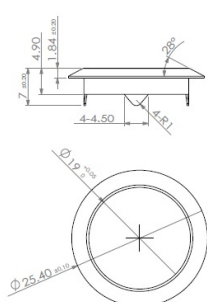

PRODUCT SHEET

Description:

Rim Lock 850, $\varnothing 19 \times 22 \text{mm}$, Drawer, NPL, Round SISO Metal Key

Item number:

14.01.072-0

Units	Box	Carton	HS Code	Barcode
Pcs.	12	192	8301300000	
				5704866032599