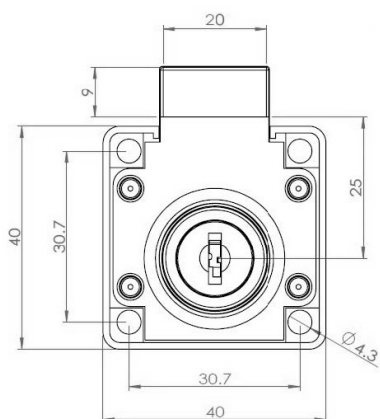

PRODUCT SHEET

Description:

Rim Lock 850, $\varnothing 19 \times 22 \text{mm}$, Drawer, NPL, Round SISO Metal Key

Item number:

14.01.072-0

Units	Box	Carton	HS Code	Barcode
Pcs.	12	192	8301300000	
				5704866032599